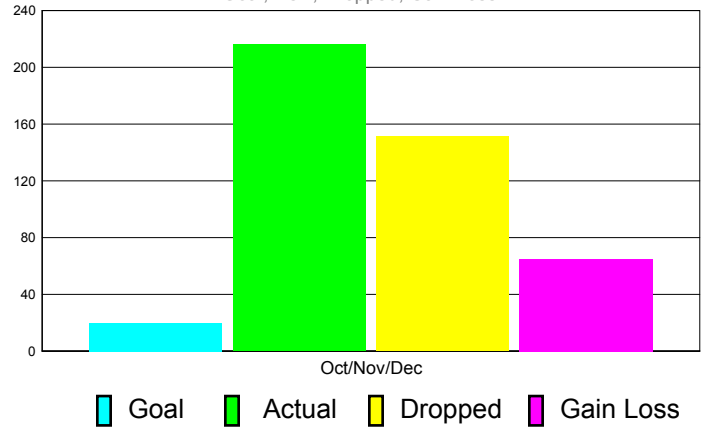

Membership Results 2011-2012

Goal, New, Dropped, Gain/Loss